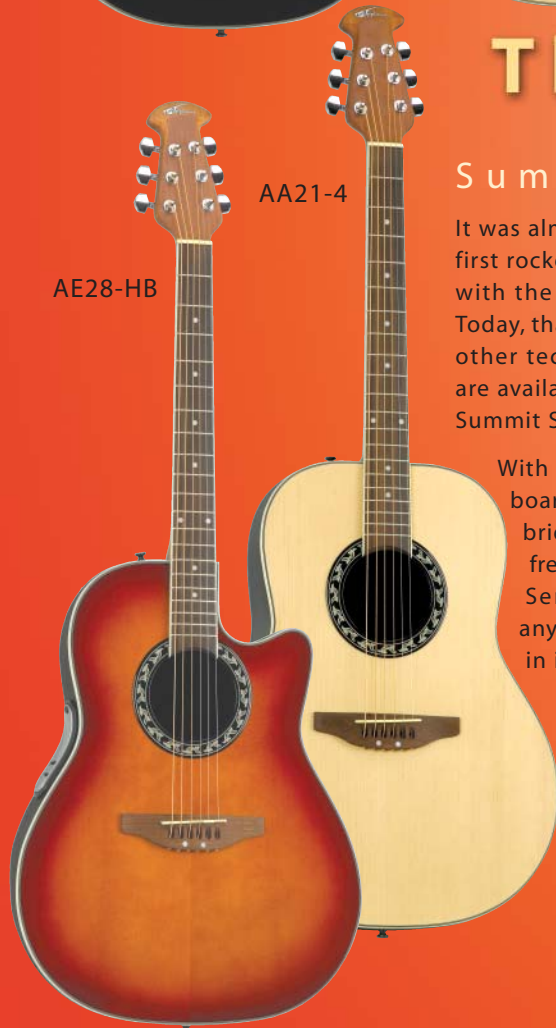

AA21-4

AE140-4

There's Nothing Like the Sound of Applause

Summit Series

It was almost 40 years ago when Ovation first rocked the acoustic guitar world with the Roundback body design. Today, that same design and many other technical advancements are available in our affordable Summit Series guitars.

With pro features like on-board preamps, pinless bridges, and detailed fretwork, the Summit Series outshines any other guitar in its class.

AE28-HB