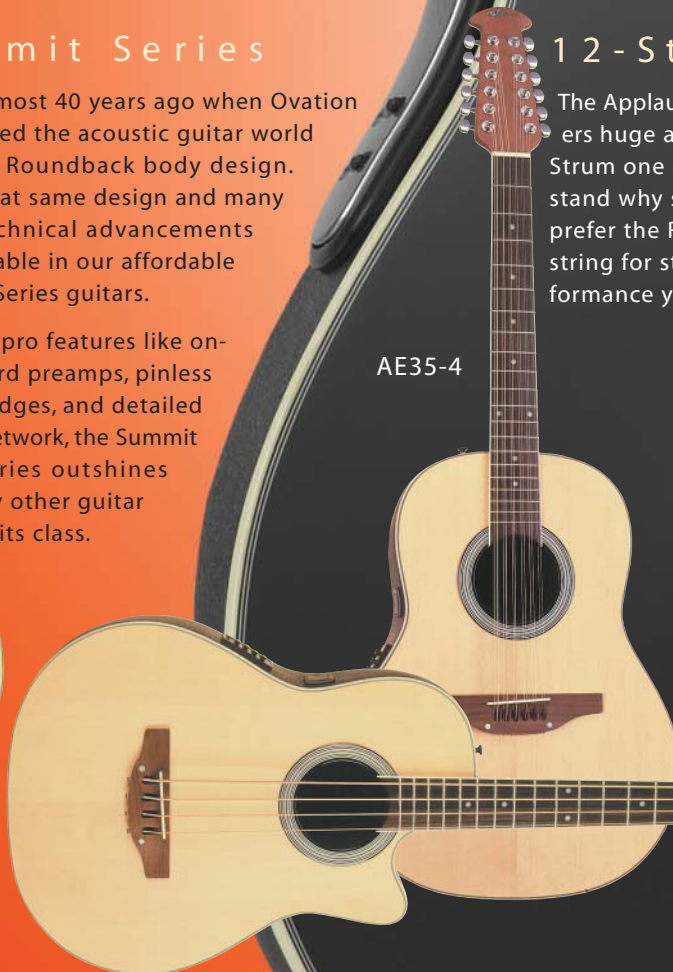

12-String

The Applause 12-string delivers huge acoustic sound. Strum one chord you'll understand why so many guitarists prefer the Roundback 12-string for studio and live performance year after year.

AE35-4