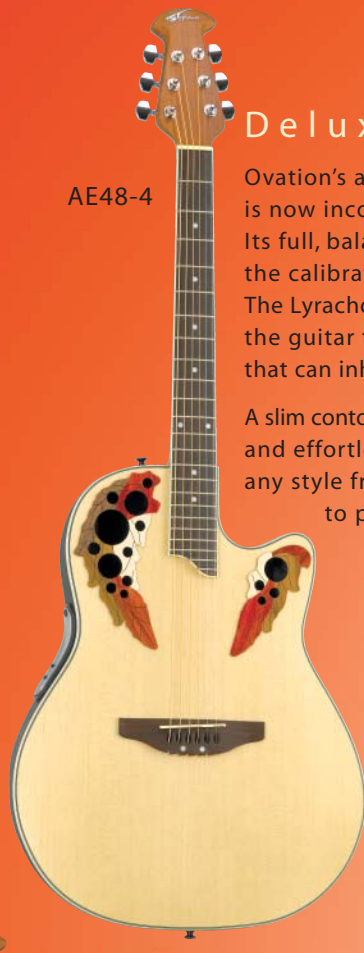

# Applause Specifications & Colors

Model	Description	Body Type	Colors	Top Material	Scale Length	Scale Length mm	Nut Width	Nut Width mm	# of Frets
AA21	6-string ac	deep	-4,-5	spruce	25¼"	641 mm	1⅞"	42 mm	20
AE21	6-string ac/el	deep	-4,-5	spruce	25¼"	641 mm	1⅞"	42 mm	20
AE28	6-string ac/el	super shallow cutaway	-4,-5,-RR,-HB	spruce	25¼"	641 mm	1⅞"	42 mm	20
AE48	6-string ac/el	super shallow cutaway	-4,-5,-RR	spruce	25¼"	641 mm	1⅞"	42 mm	22
AA12	6-string ac	mini cutaway	-4	spruce	22½"	572 mm	1⅞"	42 mm	20
AN12	nylon ac	mini cutaway	-4	spruce	22½"	572 mm	1¾"	44 mm	18
AA13	6-string ac	mini cutaway	-4,-RR	spruce	23⅝"	600 mm	1⅞"	42 mm	20
AN13	nylon ac	mini cutaway	-4	spruce	23⅝"	600 mm	1¾"	44 mm	18
AE13	6-string ac/el	mini cutaway	-4	spruce	23⅝"	600 mm	1⅞"	42 mm	20
AE35	12-string ac/el	deep	-4,-5,-HB	spruce	25¼"	641 mm	1⅞"	48 mm	20
AE140	4-string ac/el bass	deep cutaway	-4,-5	spruce	34"	864 mm	1⅞"	42 mm	21
MAE148	mandolin ac/el	mandolin cutaway	-4,-5	spruce	13⅞"	352 mm	1⅞"	28 mm	23
UA10	soprano uke	single soundhole ukulele	-4	solid spruce	13⅝"	346 mm	1⅜"	35 mm	17
UAE10	soprano uke ac/el	single soundhole ukulele	-4	solid spruce	13⅝"	346 mm	1⅜"	35 mm	17
UA20	soprano uke	multi-soundhole ukulele	-5E,-A2	solid spruce	13⅝"	346 mm	1⅜"	35 mm	17
UAE20	soprano uke ac/el	multi-soundhole ukulele	-5E,-A2	solid spruce	13⅝"	346 mm	1⅜"	35 mm	17
UAE148	tenor uke ac/el	ukulele cutaway	-4,-5,-M	spruce	16⅞"	429 mm	1⅜"	35mm	18

Model and finish availability may vary from country to country. Specifications are subject to change without notice. (Inches rounded from millimeters.)

Ovation's Slimline pickup captures true acoustic tone and delivers a powerful signal with plenty of headroom to combat feedback in high volume conditions.

Choose from deep or super shallow body styles.

AE48-5

AE48-4

A slim contoured neck allows for fast and effortless playing that suits any style from finger picking to power chords.