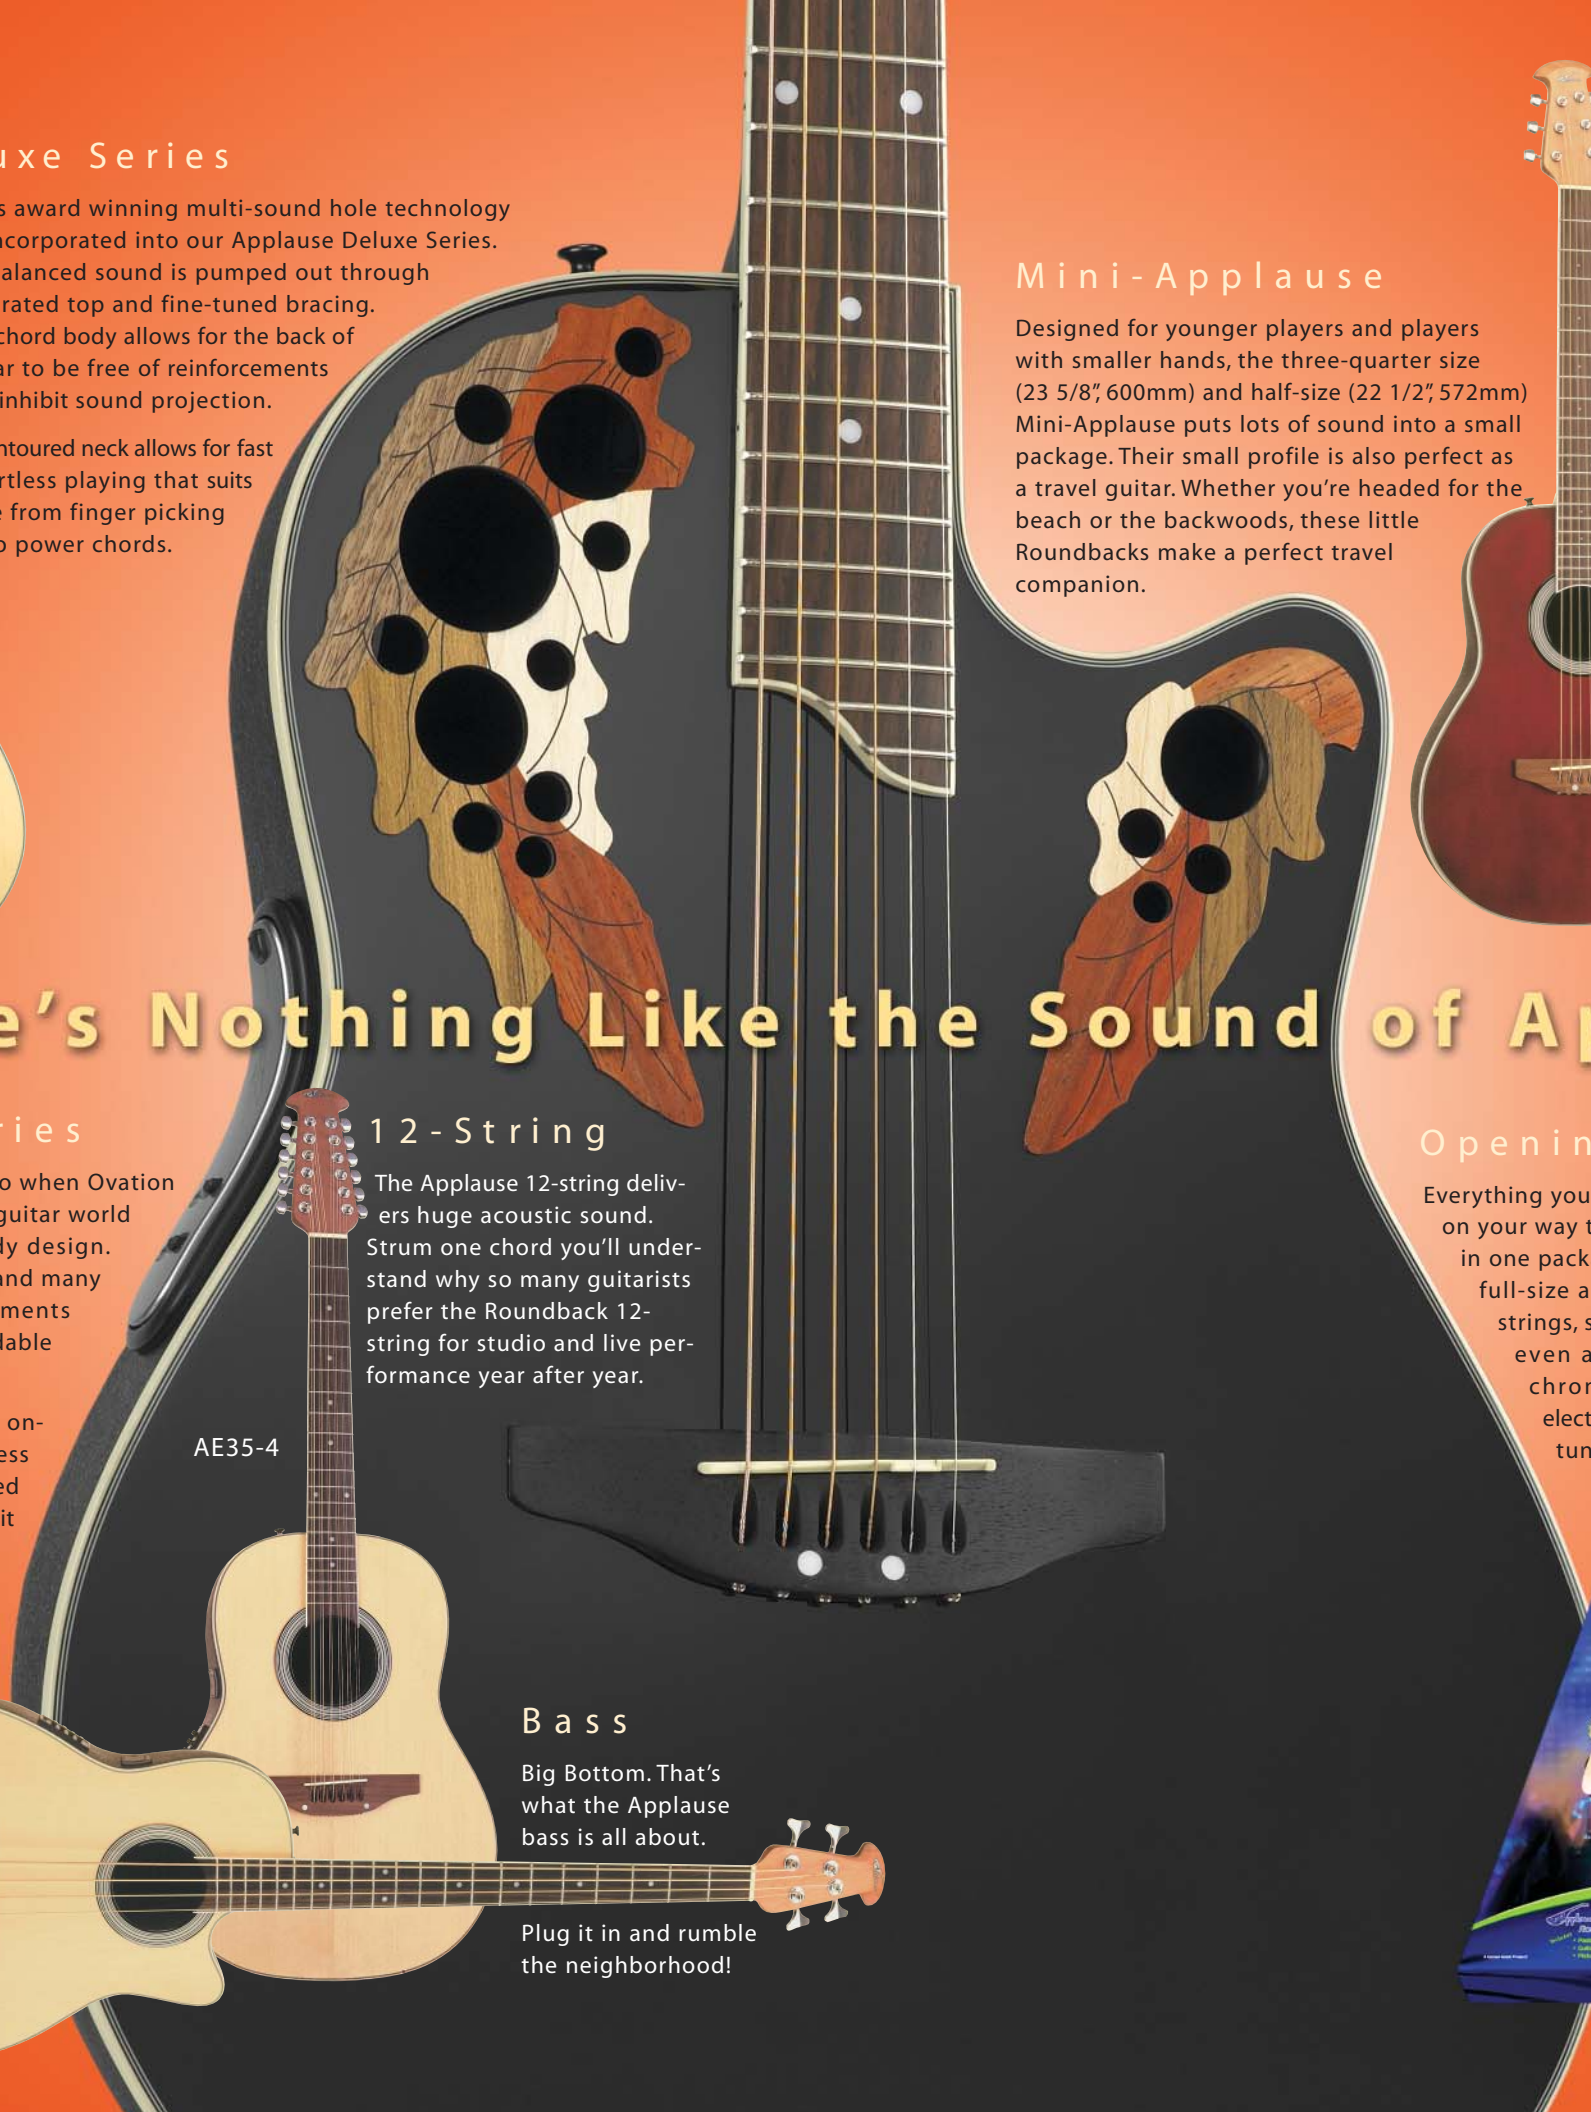

A slim contoured neck allows for fast and effortless playing that suits any style from finger picking to power chords.